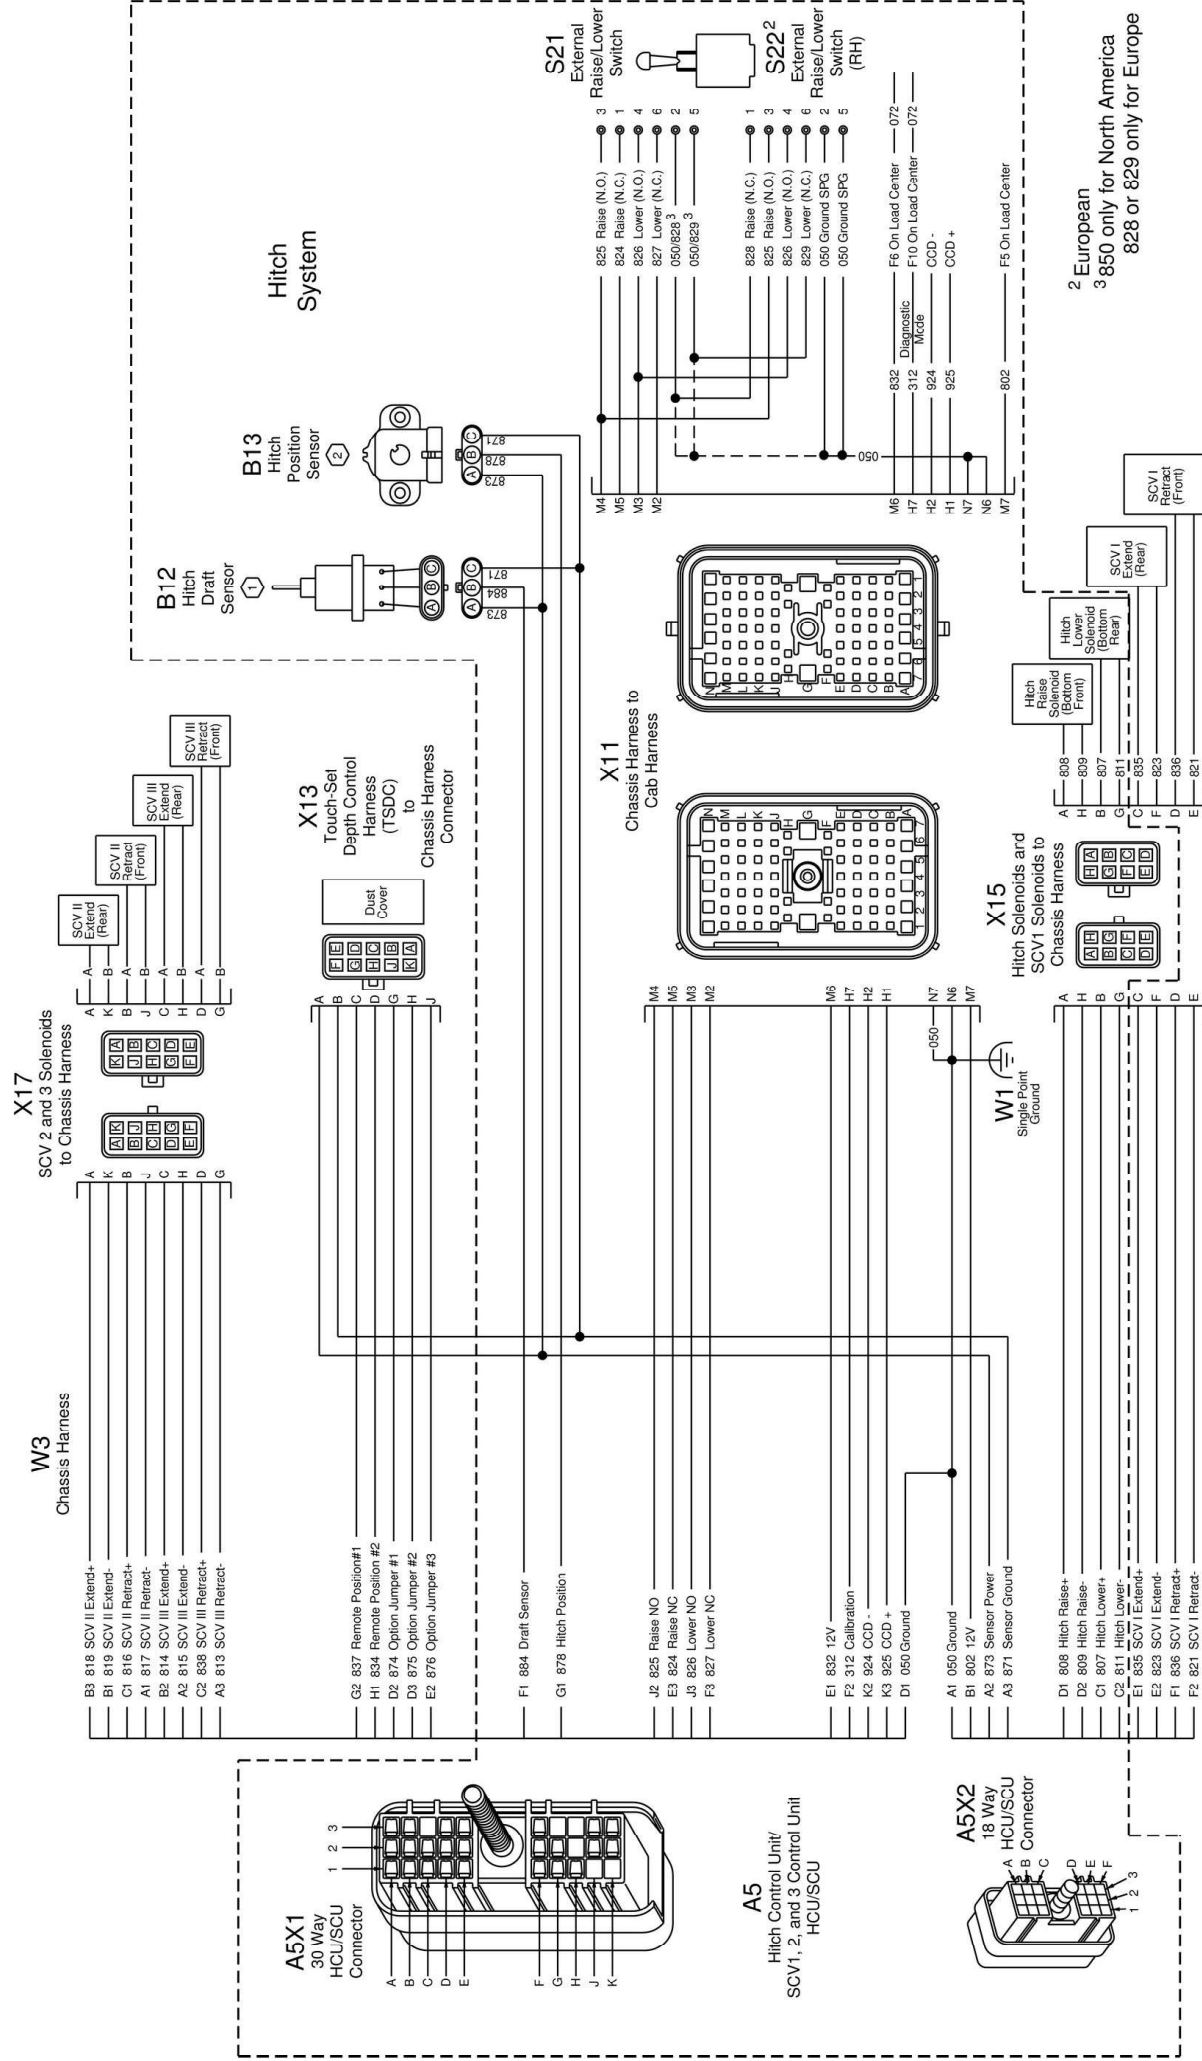

Hitch Control Unit (HCU) Harnesses

RW66209

HCU Harnesses Diagram

2 European
3 850 only for North America
828 or 829 only for Europe